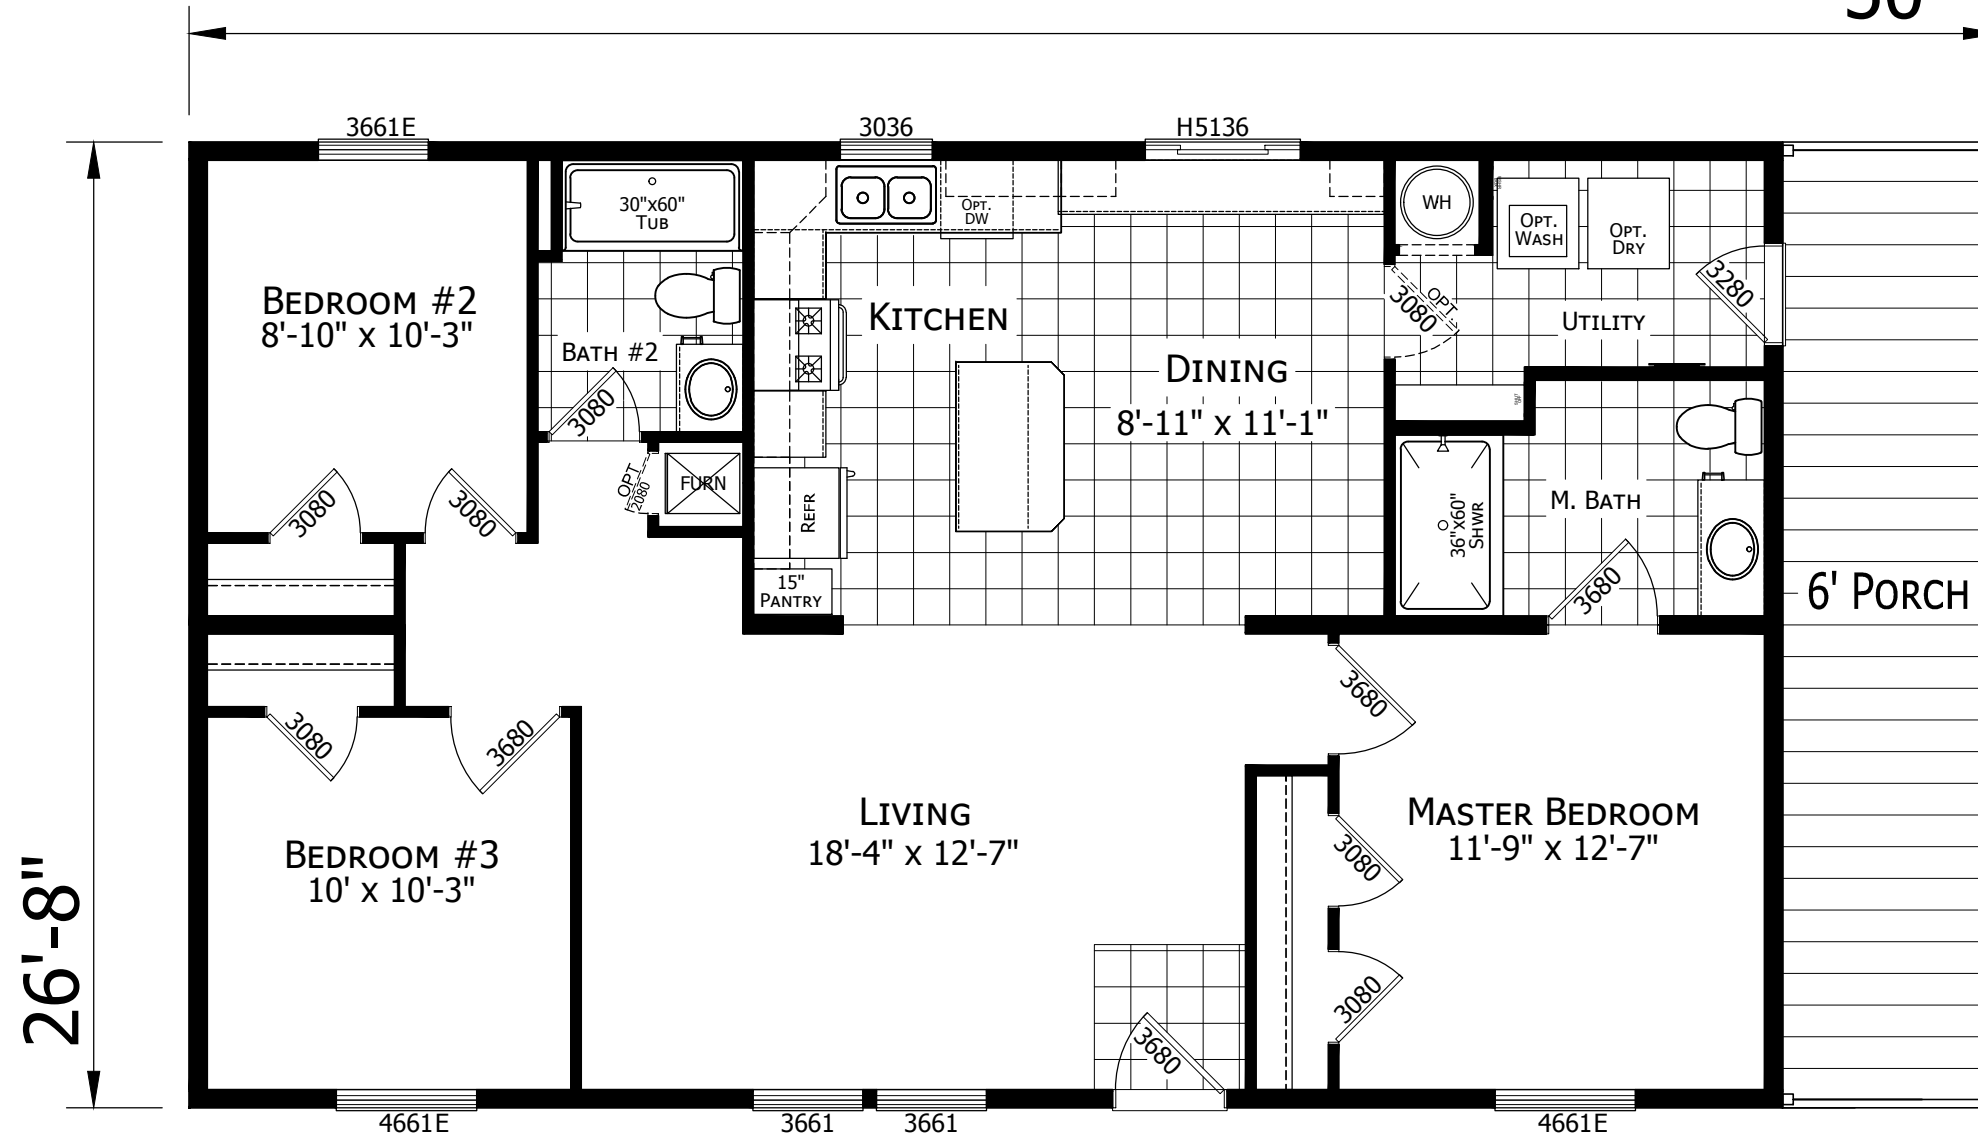

## DCS - AYERS

FLIPPED END TO END  
6' PORCH

50'

MODEL 122-07-A-24402

3 BEDROOM 2 BATH  
50'-0" x 26'-8"  
1333 Sq. Ft. TOTAL  
04-01-22

FOR REVIEW ONLY

**CHAMPION**

MANUFACTURED BEAUTIFULLY™